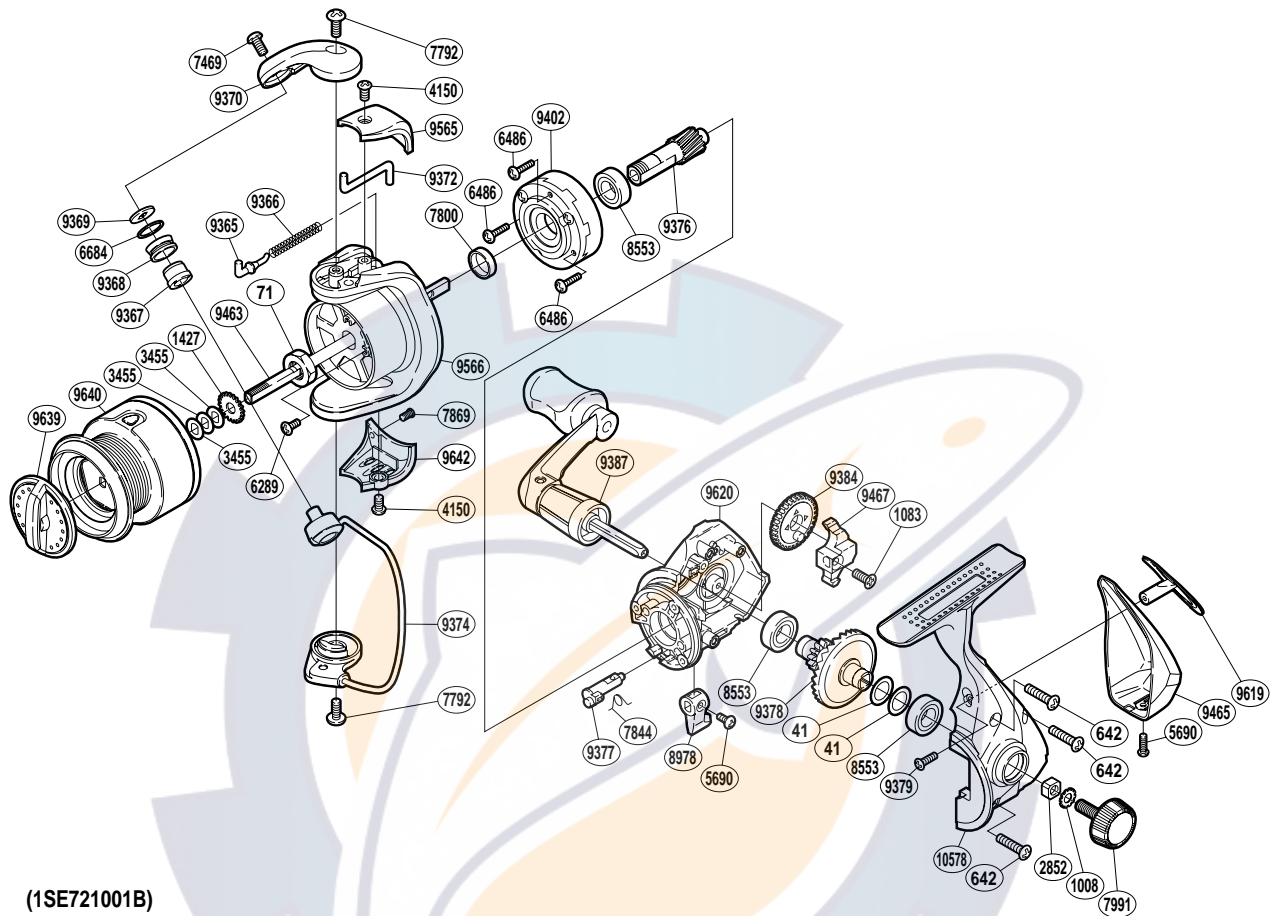

SHIMANO®

SIENNA

SN-1000FB

(1SE721001B)

Part No.	Description	Part No.	Description	Part No.	Description
RD 0041	Washer	RD 7844	Anti-Reverse Cam Spring	RD 9379	Screw
RD 0071	Rotor Nut	RD 7869	Screw	RD 9384	Oscillating Gear
RD 0642	Screw	RD 7991	Handle Screw Cap	RD 9387	Handle Assembly
RD 1008	Handle Lock Washer	RD 8553	Ball Bearing	RD 9402	Roller Clutch Assembly
RD 1083	Screw	RD 8978	Anti-Reverse Lever	RD 9463	Main Shaft
RD 1427	Spool Support	RD 9365	Bail Spring Guide	RD 9465	Rear Protector B
RD 2852	Handle Screw Lock	RD 9366	Bail Spring	RD 9467	Oscillating Slider
RD 3455	Spool Washer	RD 9367	Line Roller Bushing	RD 9565	Bail Spring Cover
RD 4150	Screw	RD 9368	Line Roller	RD 9566	Rotor
RD 5690	Screw	RD 9369	Line Roller Washer	RD 9619	Rear Protector A
RD 6289	Screw	RD 9370	Bail Arm	RD 9620	Body
RD 6486	Screw	RD 9372	Bail Trip Lever	RD 9639	Drag Knob
RD 6684	Line Roller Spacer	RD 9374	Bail Assembly	RD 9640	Spool Assembly
RD 7469	Screw	RD 9376	Pinion Gear	RD 9642	Bail Hold Support Guard
RD 7792	Screw	RD 9377	Anti-Reverse Cam	RD10578	Side Cover
RD 7800	Rotor Ring	RD 9378	Drive Gear		